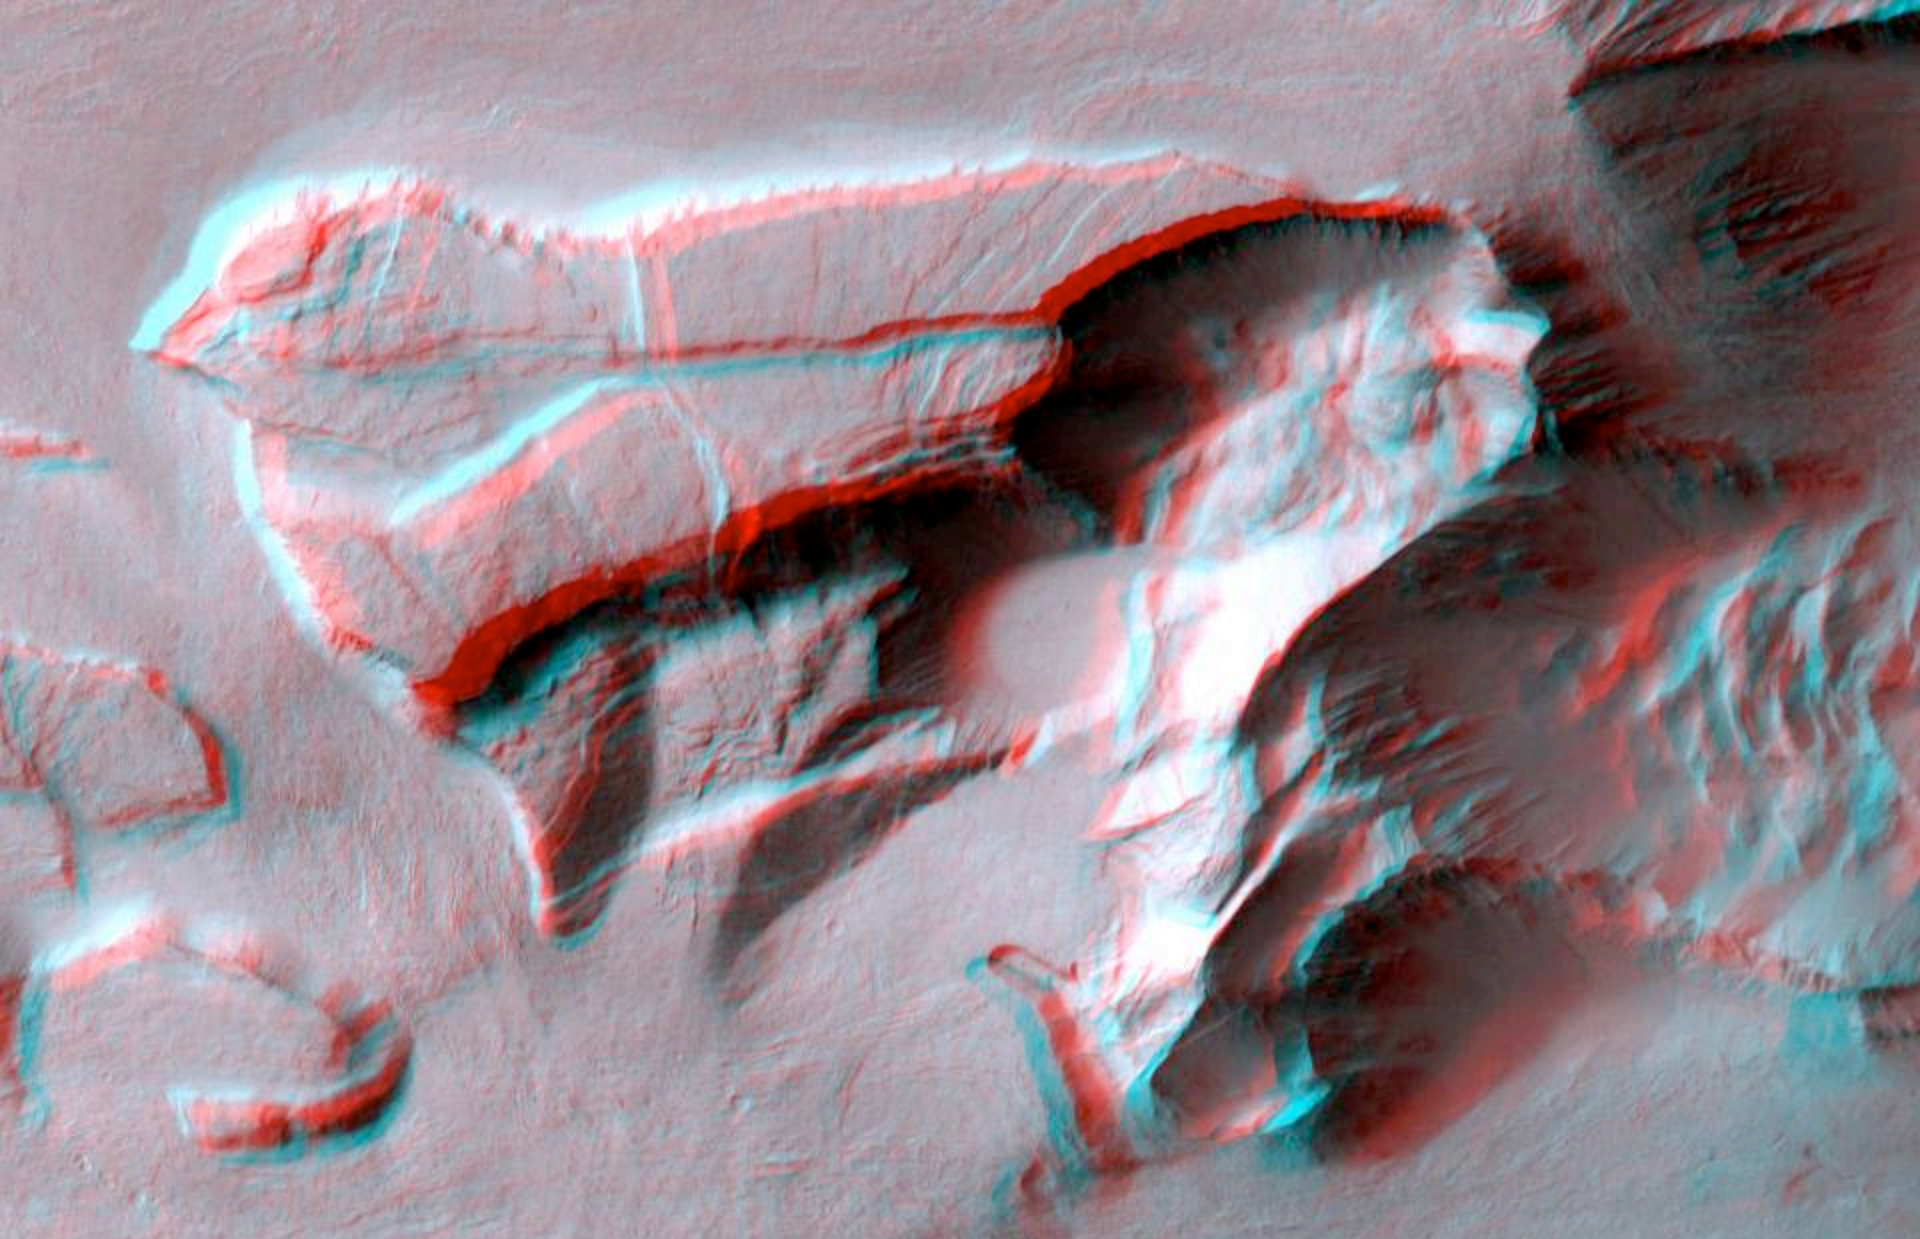

N →

5 km

Phobos

N ↗

5 km

Albor Tholus
Orbit 32

N →
10 km

Biblis Patera – Caldera

Olympus Mons: Caldera

Olympus Mons, Northern Scarp #37,

Olympus Mons, Northern Scarp #37,

Copyright: ESA/DLR/FU Berlin (G. Neukum)

Juventae Chasma (Detail)

copyright : ESA/DLR/FU Berlin (G. Neukum)

Coprates Catena

N →
20 km

Coprates Catena (Detail)

← N

10 km

copyright : ESA/DLR/FU Berlin (G. Neukum)

Coprates Catena

Dao Vallis

N

10 km

Color Anaglyph

Hourglass (Detail)