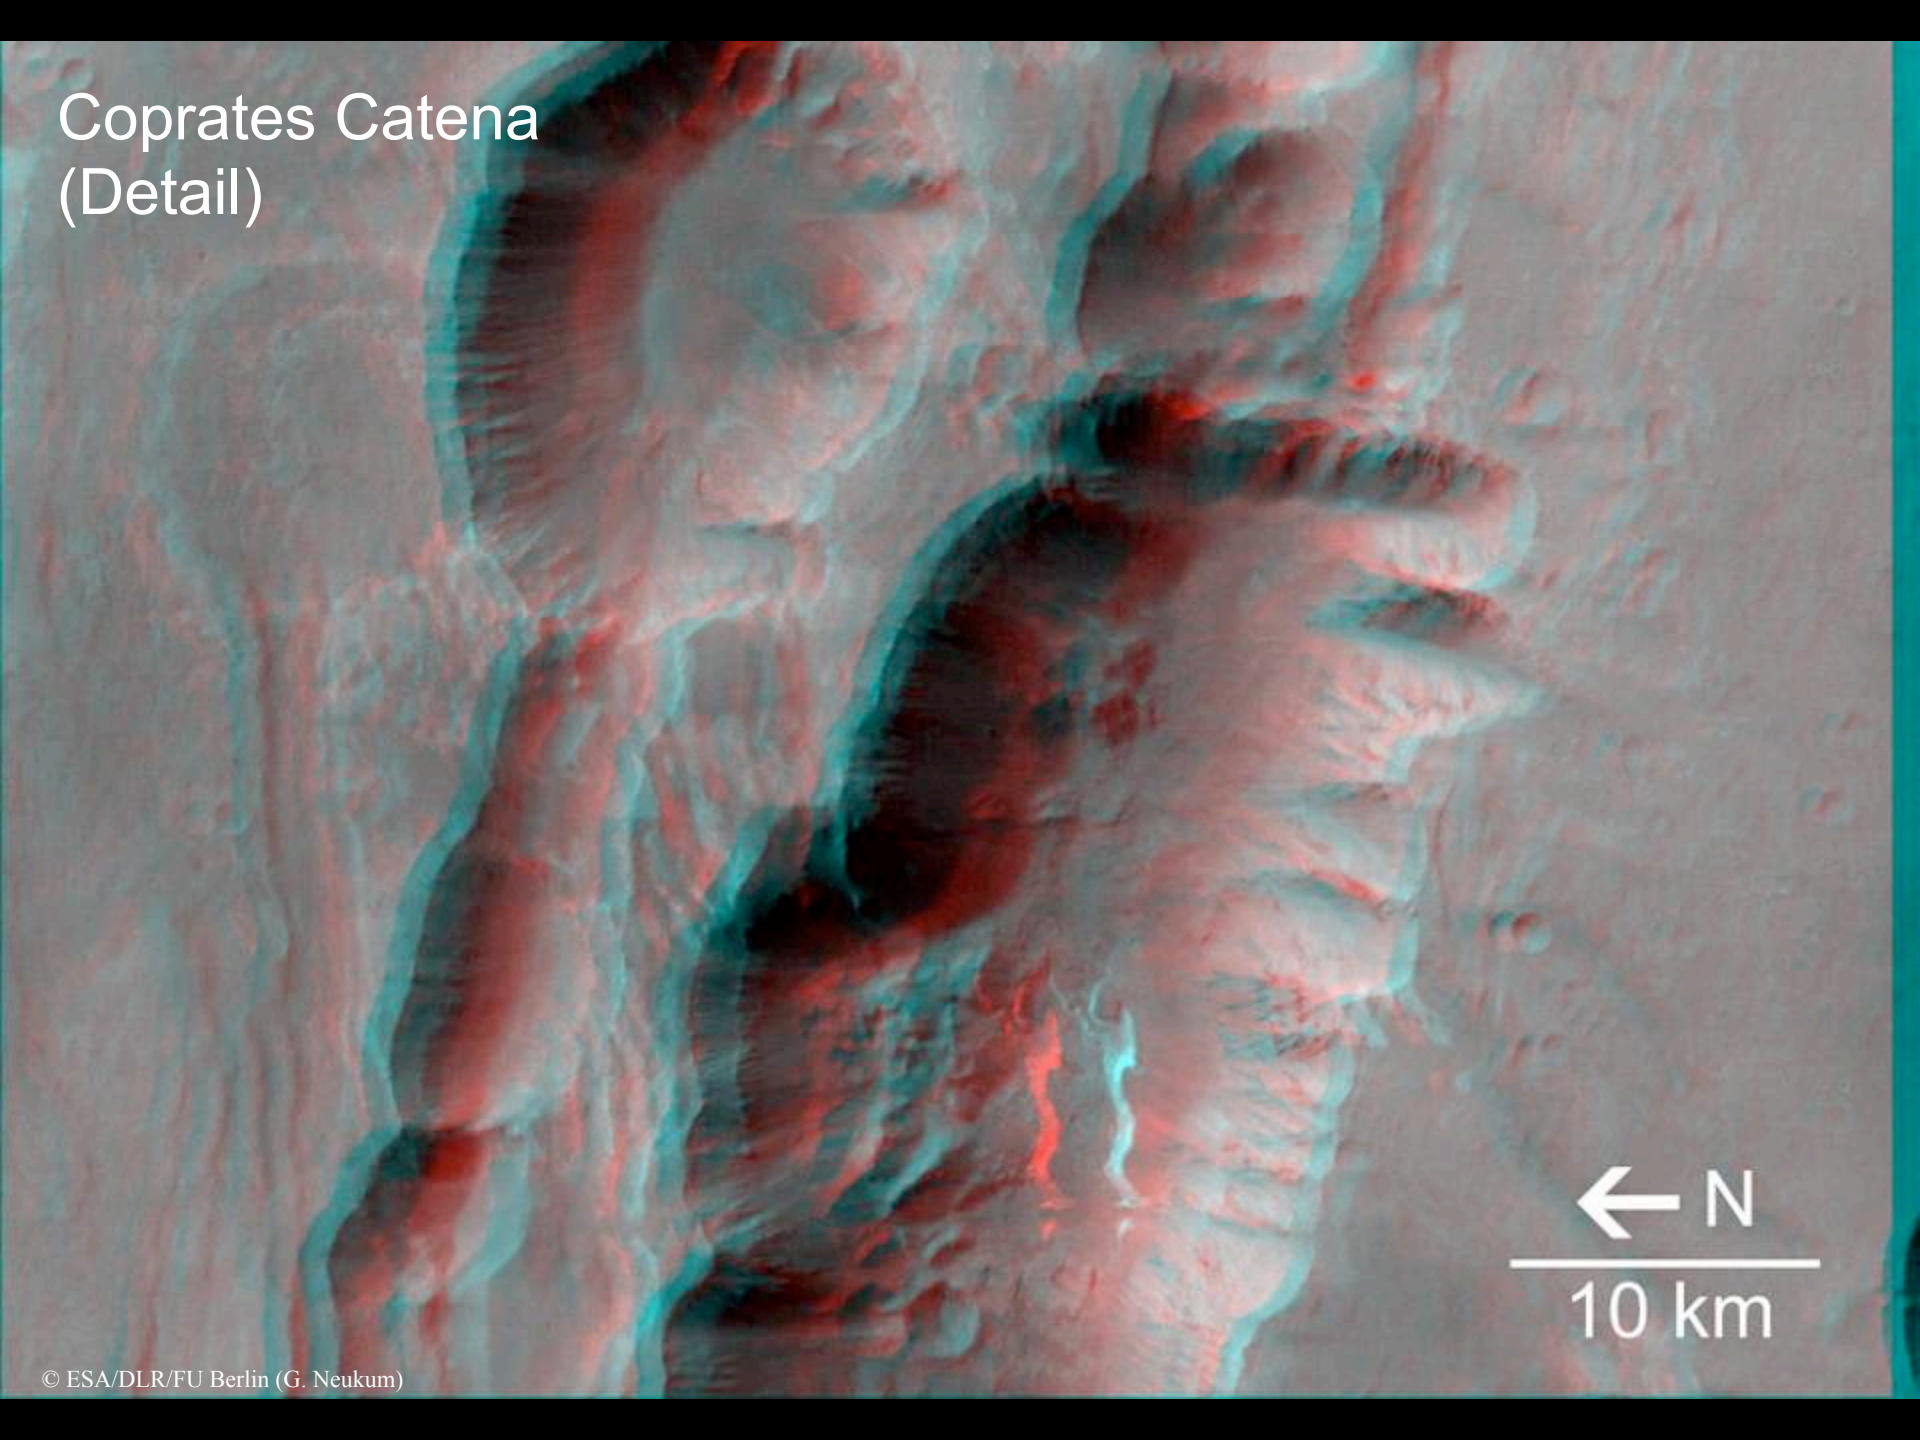

N →

5 km

Phobos

N ↗

5 km

Albor Tholus
Orbit 32

N →
10 km

Biblis Patera – Caldera

N →
20 km

Coprates Catena (Detail)

← N

10 km

copyright : ESA/DLR/FU Berlin (G. Neukum)

Coprates Catena

Dao Vallis

N

10 km

Color Anaglyph

Hourglass (Detail)