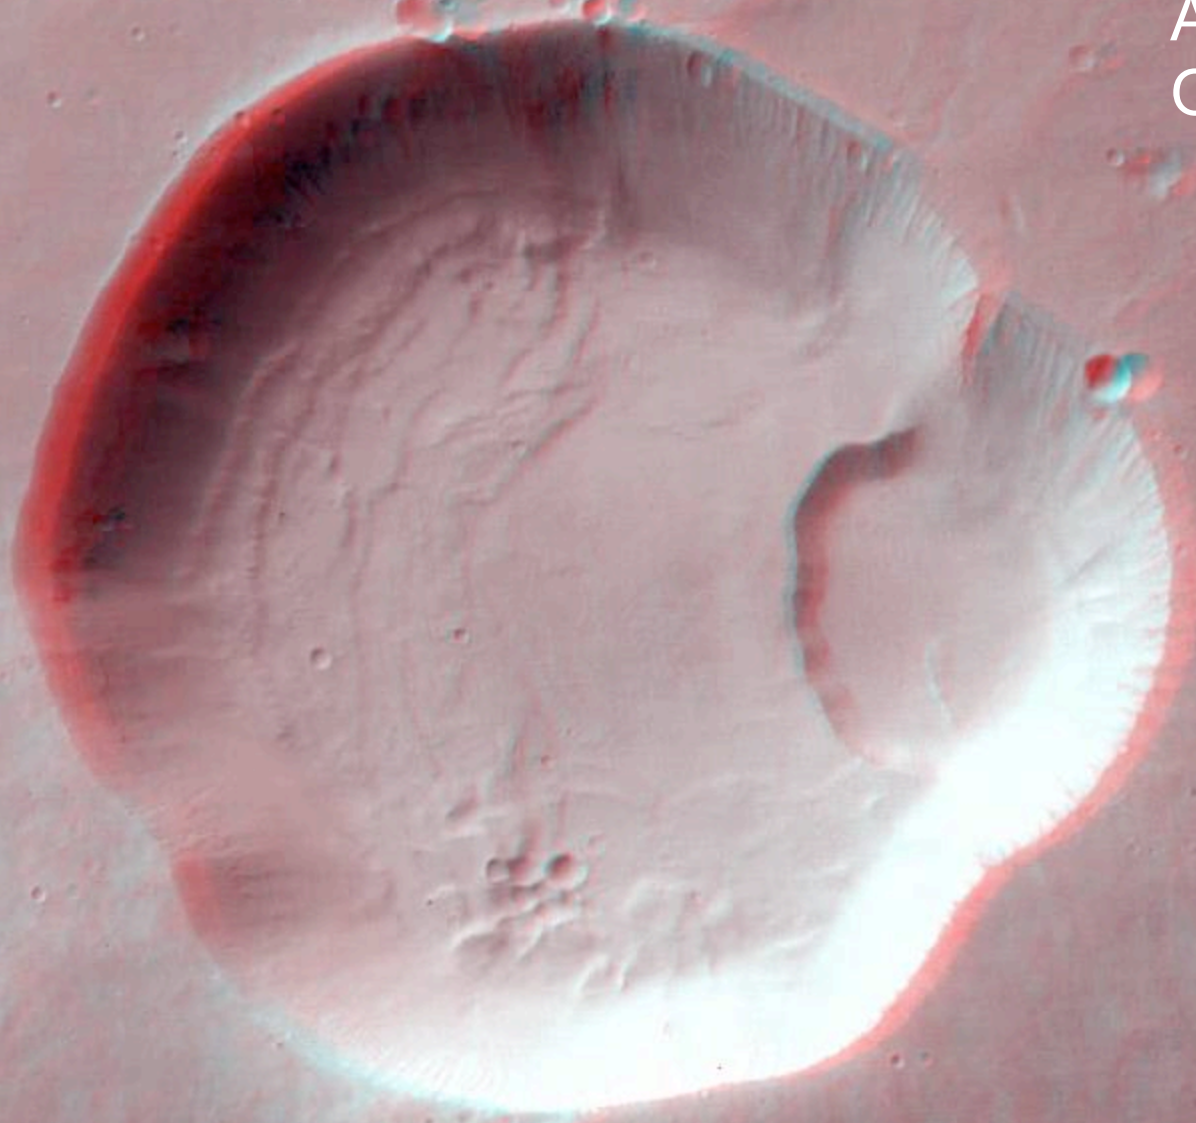

N →

5 km

Phobos

N ↗

5 km

Albor Tholus
Orbit 32

N →
10 km

Biblis Patera – Caldera

Olympus Mons: Caldera

Olympus Mons, Northern Scarp #37,

Olympus Mons, Northern Scarp #37,

Copyright: ESA/DLR/FU Berlin (G. Neukum)

Juventae Chasma (Detail)

copyright : ESA/DLR/FU Berlin (G. Neukum)

Coprates Catena

N →
20 km

Coprates Catena (Detail)

← N

10 km

copyright : ESA/DLR/FU Berlin (G. Neukum)

Coprates Catena

Dao Vallis

N

10 km

Color Anaglyph

Hourglass (Detail)