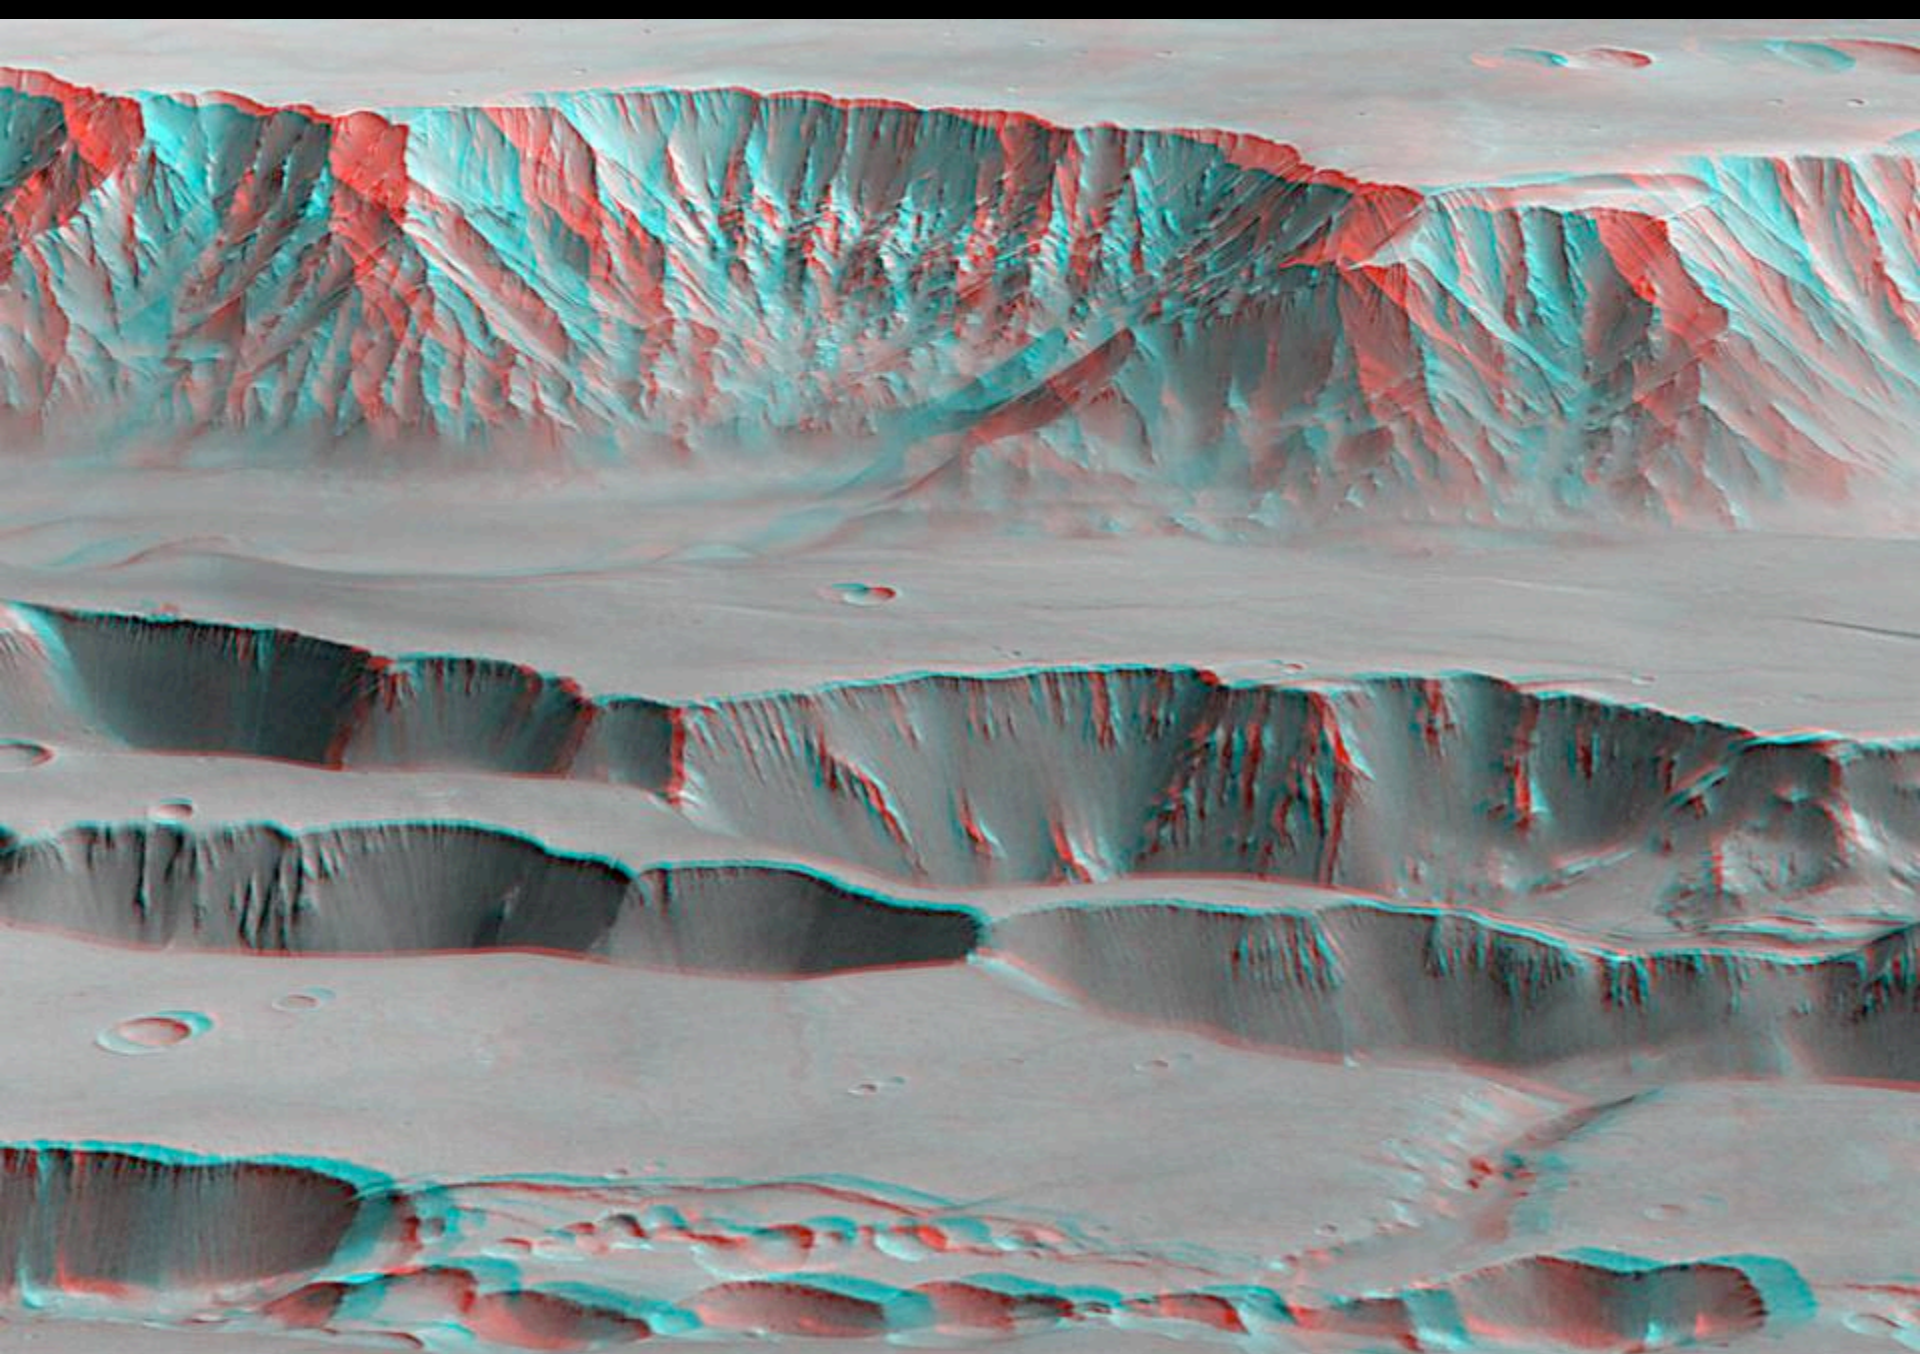

Olympus Mons: Caldera

Olympus Mons, Northern Scarp #37,

Olympus Mons, Northern Scarp #37,

Copyright: ESA/DLR/FU Berlin (G. Neukum)

Juventae Chasma (Detail)

copyright : ESA/DLR/FU Berlin (G. Neukum)

Coprates Catena

N →
20 km

Coprates Catena (Detail)

← N

10 km

copyright : ESA/DLR/FU Berlin (G. Neukum)

Coprates Catena

Dao Vallis

N

10 km

Color Anaglyph

Hourglass (Detail)