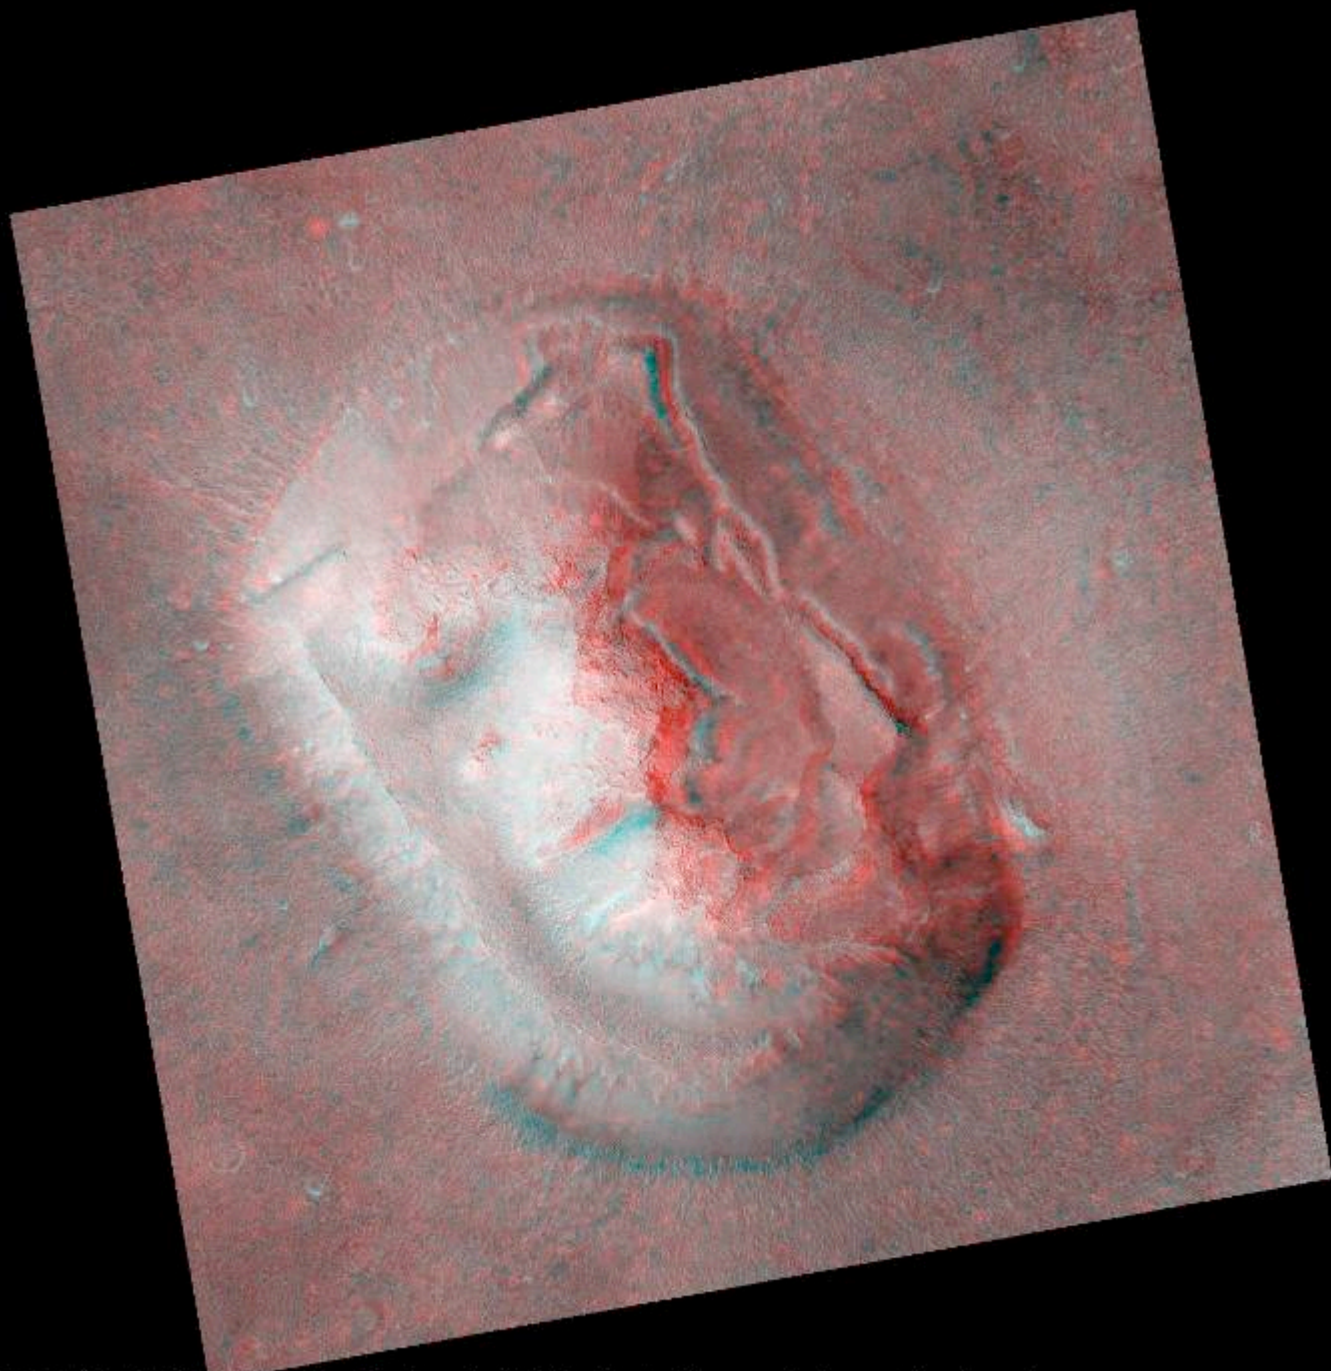

N →

5 km

Phobos

N ↗

5 km

Albor Tholus
Orbit 32

N →
10 km

Biblis Patera – Caldera

Olympus Mons: Caldera

Olympus Mons, Northern Scarp #37,

Olympus Mons, Northern Scarp #37,

Copyright: ESA/DLR/FU Berlin (G. Neukum)

Juventae Chasma (Detail)

copyright : ESA/DLR/FU Berlin (G. Neukum)

Coprates Catena

N →
20 km

Coprates Catena (Detail)

← N

10 km

copyright : ESA/DLR/FU Berlin (G. Neukum)

Coprates Catena

Dao Vallis

N

10 km

Color Anaglyph

Hourglass (Detail)