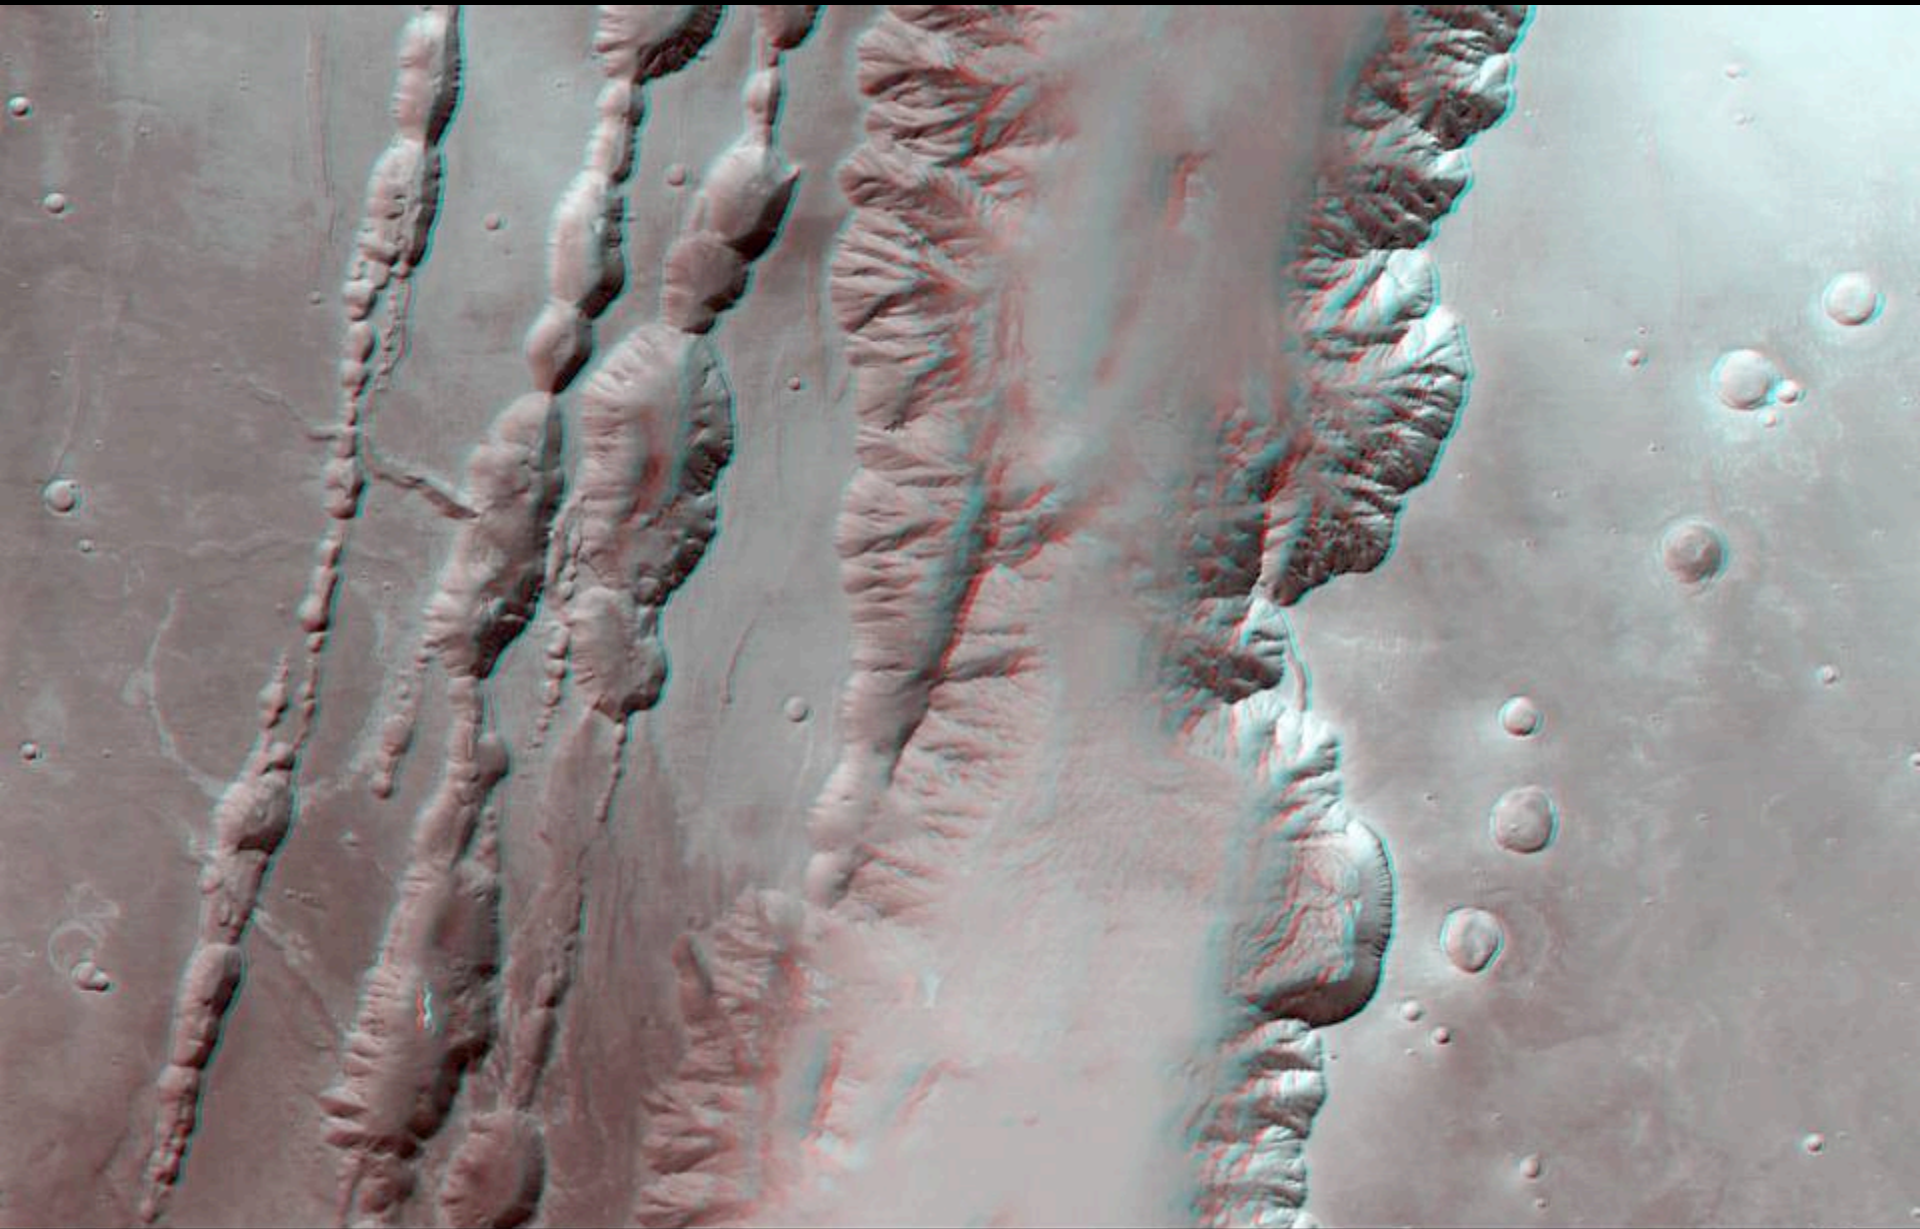

Juventae Chasma (Detail)

copyright : ESA/DLR/FU Berlin (G. Neukum)

Coprates Catena

N →
20 km