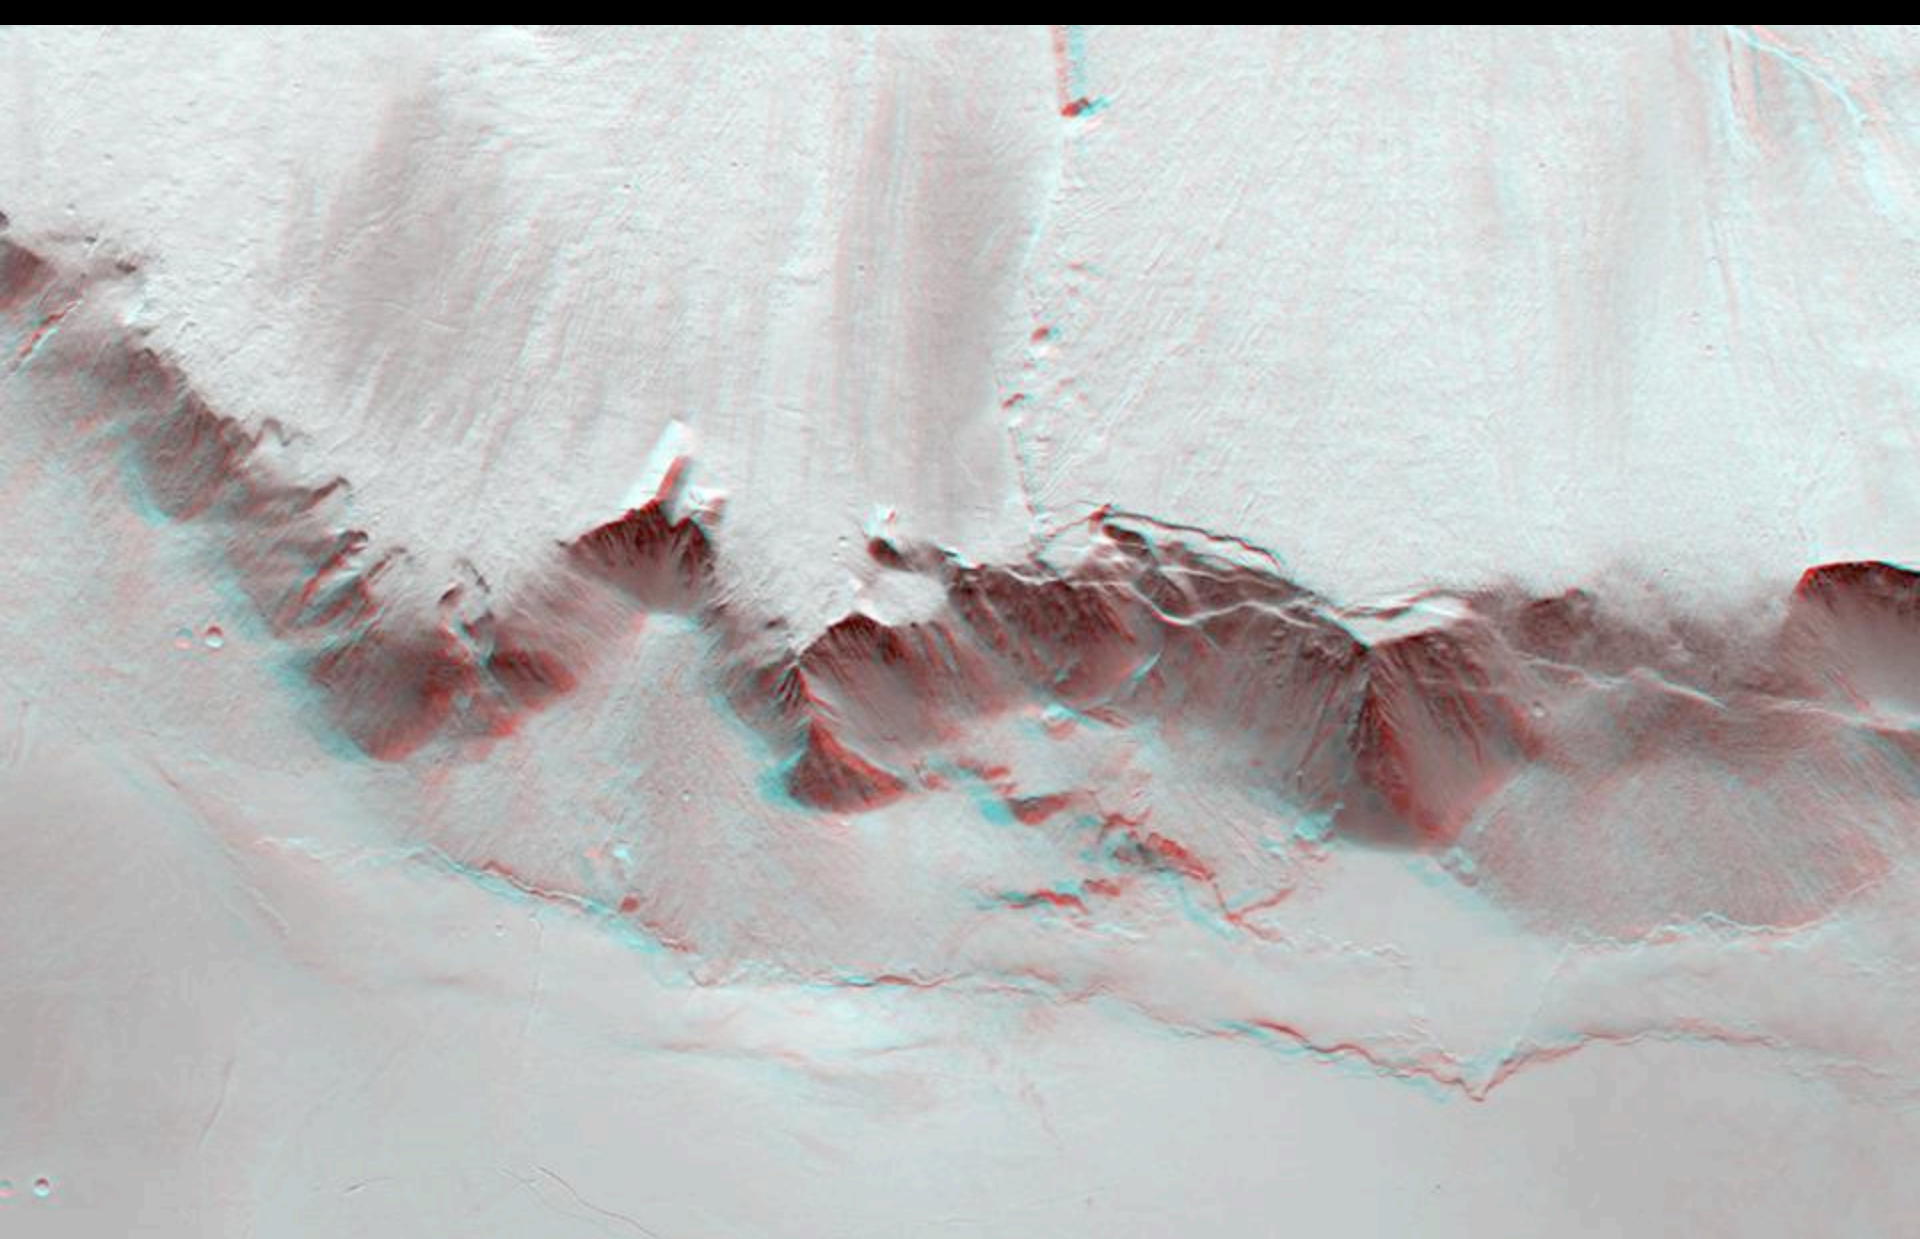

Olympus Mons, Northern Scarp #37,